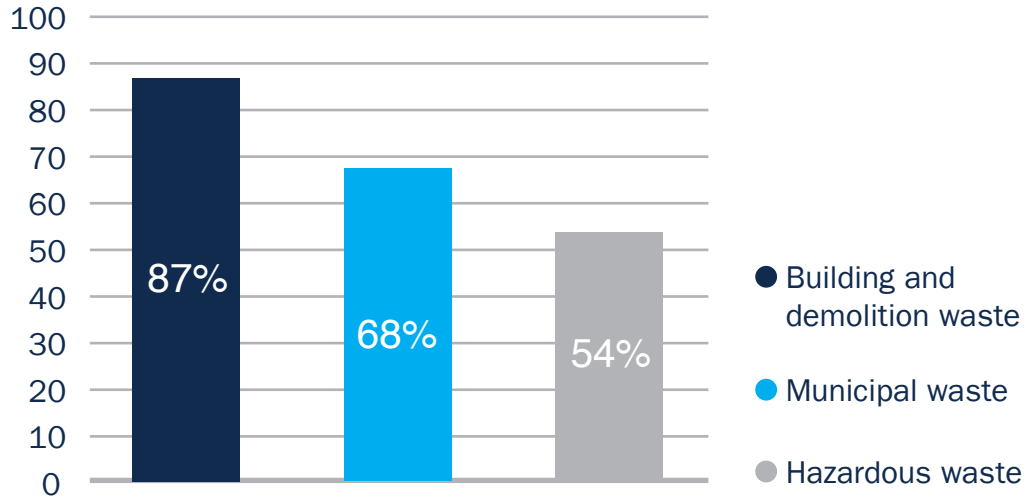

Recycling quota

(in Germany, 2019)

The recycling quota of building and demolition waste is the highest compared to municipal and hazardous waste.

Source: Statistisches Bundesamt [German Federal Statistical Office], 2019