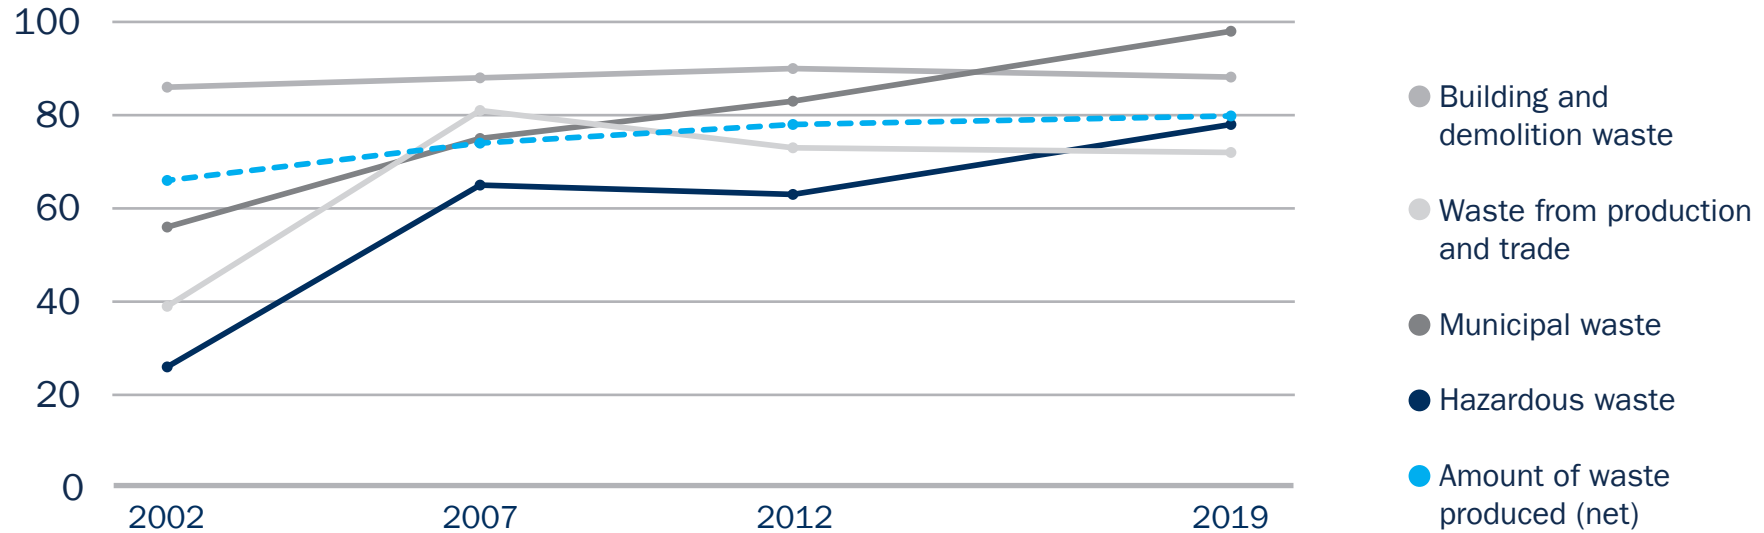

## Recycling quota of the main waste streams (in per cent)

The recycling quota of municipal waste increased from 56% in 2002 to 98% in 2018.

Source: Statistisches Bundesamt [German Federal Statistical Office], 2021