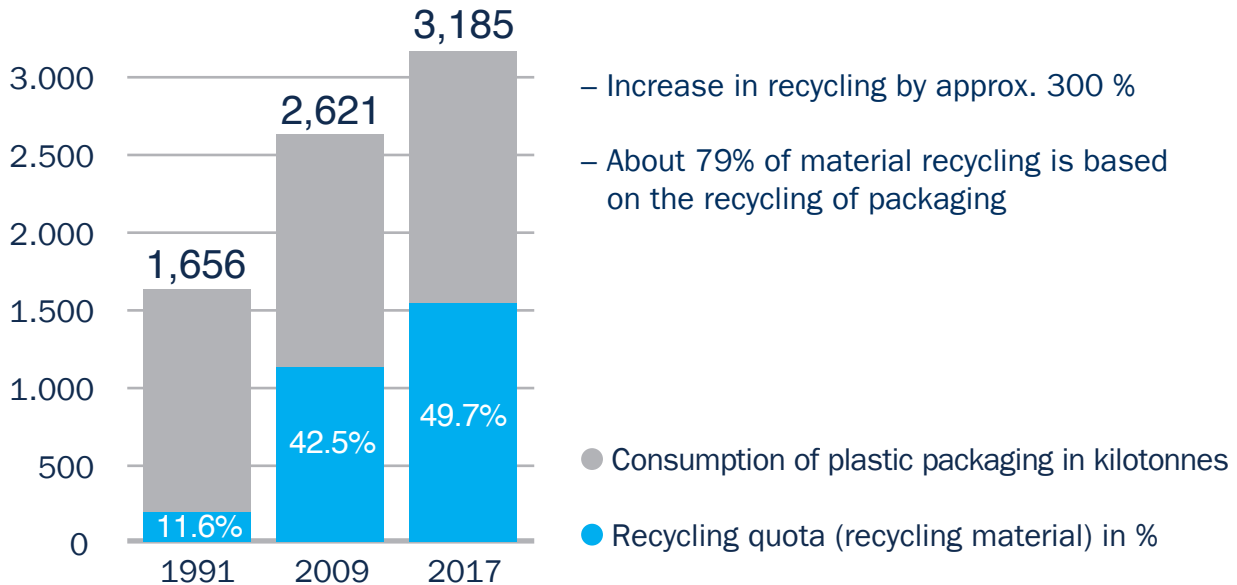

## Consumption of plastic packaging (in kilotonnes) and their recycling material quota <sup>E, L</sup> (in per cent)

In 2017 significantly more plastic packaging were used as in 1991. However the material recycling of used plastic packaging increased by 300 per cent. Thus, today half of the used plastic packaging ends up in material recycling.

<sup>E</sup> Source: Umweltbundesamt [Federal Environment Agency]/GVM [German Society for Packaging Market Research], 2019

<sup>L</sup> Source: PlasticsEurope Deutschland e.V., 2016