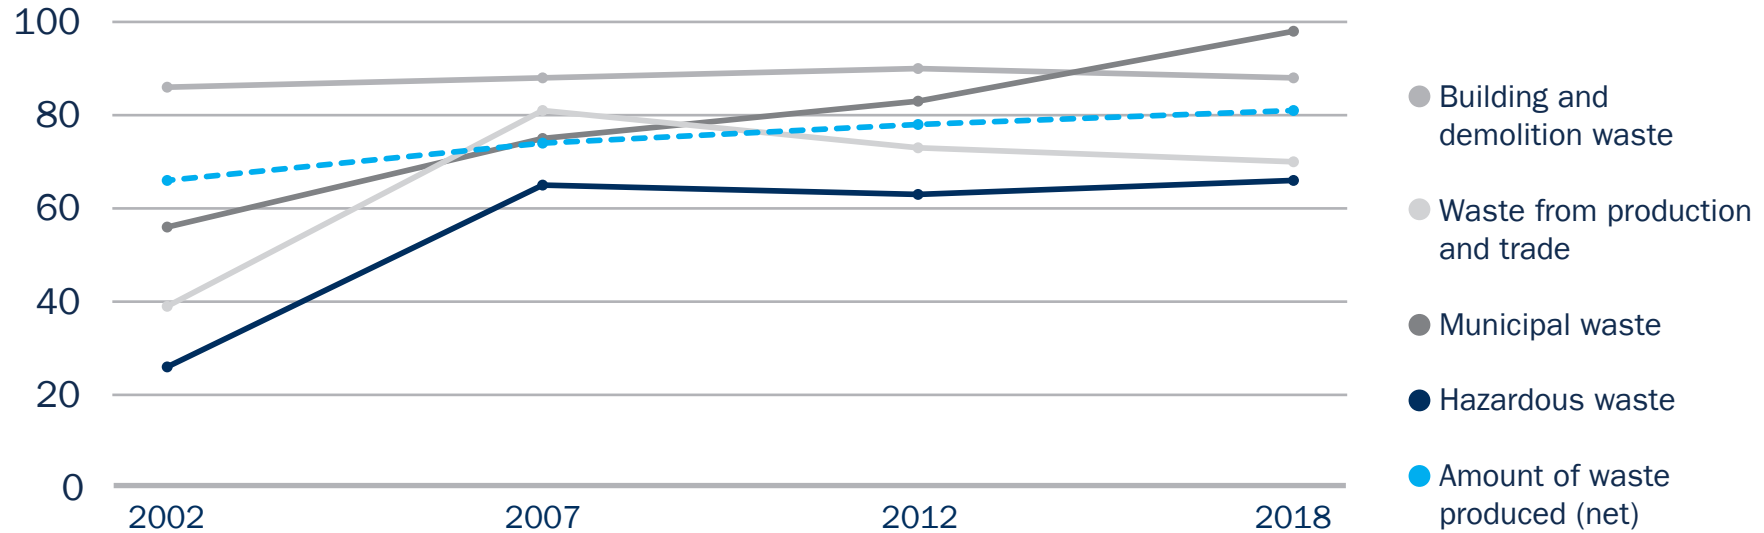

## Recycling quota of the main waste streams

(in per cent)

The recycling quota of municipal waste increased from 56% in 2002 to 98% in 2018.

Source: Statistisches Bundesamt [German Federal Statistical Office], 2020